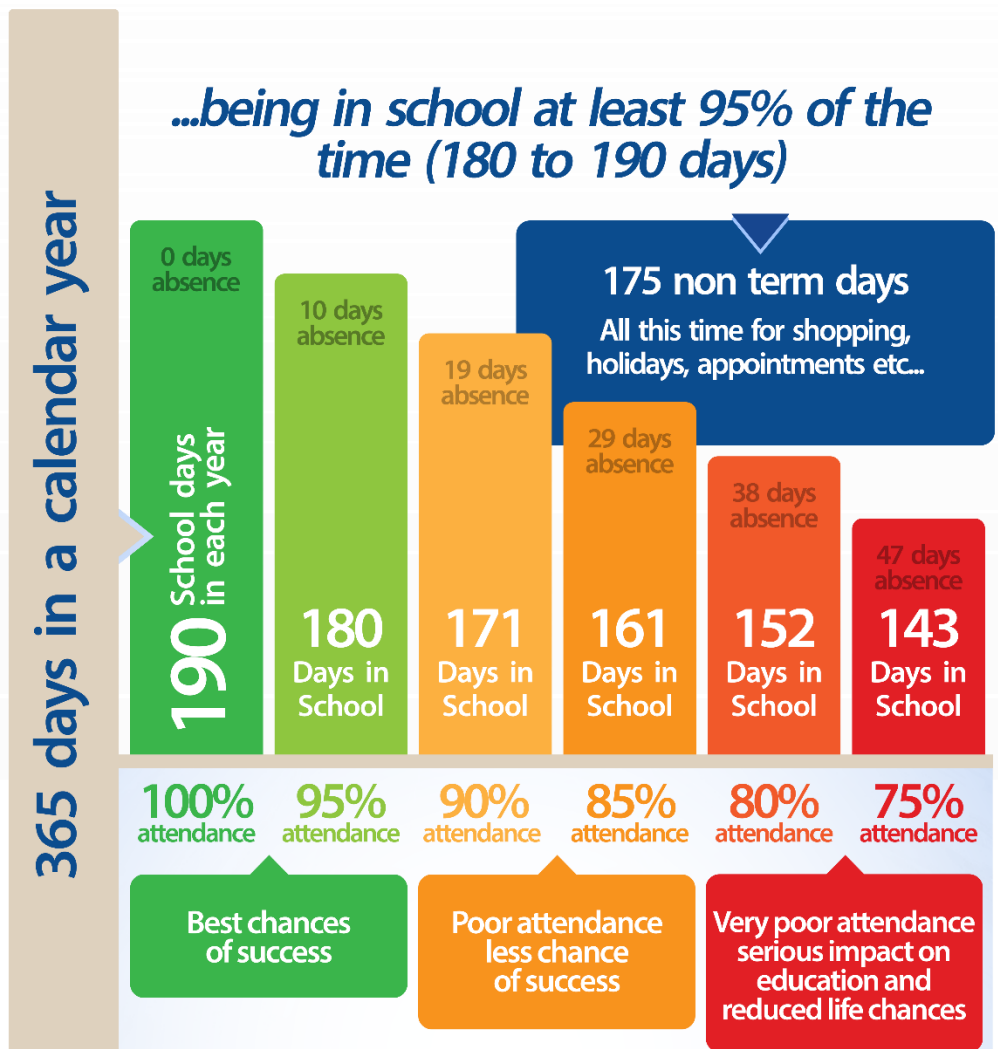

Good attendance means...

...being in school at least 95% of the time (180 to 190 days)

DID YOU KNOW? A two week holiday in term time means that the highest attendance you can achieve is 94.7%